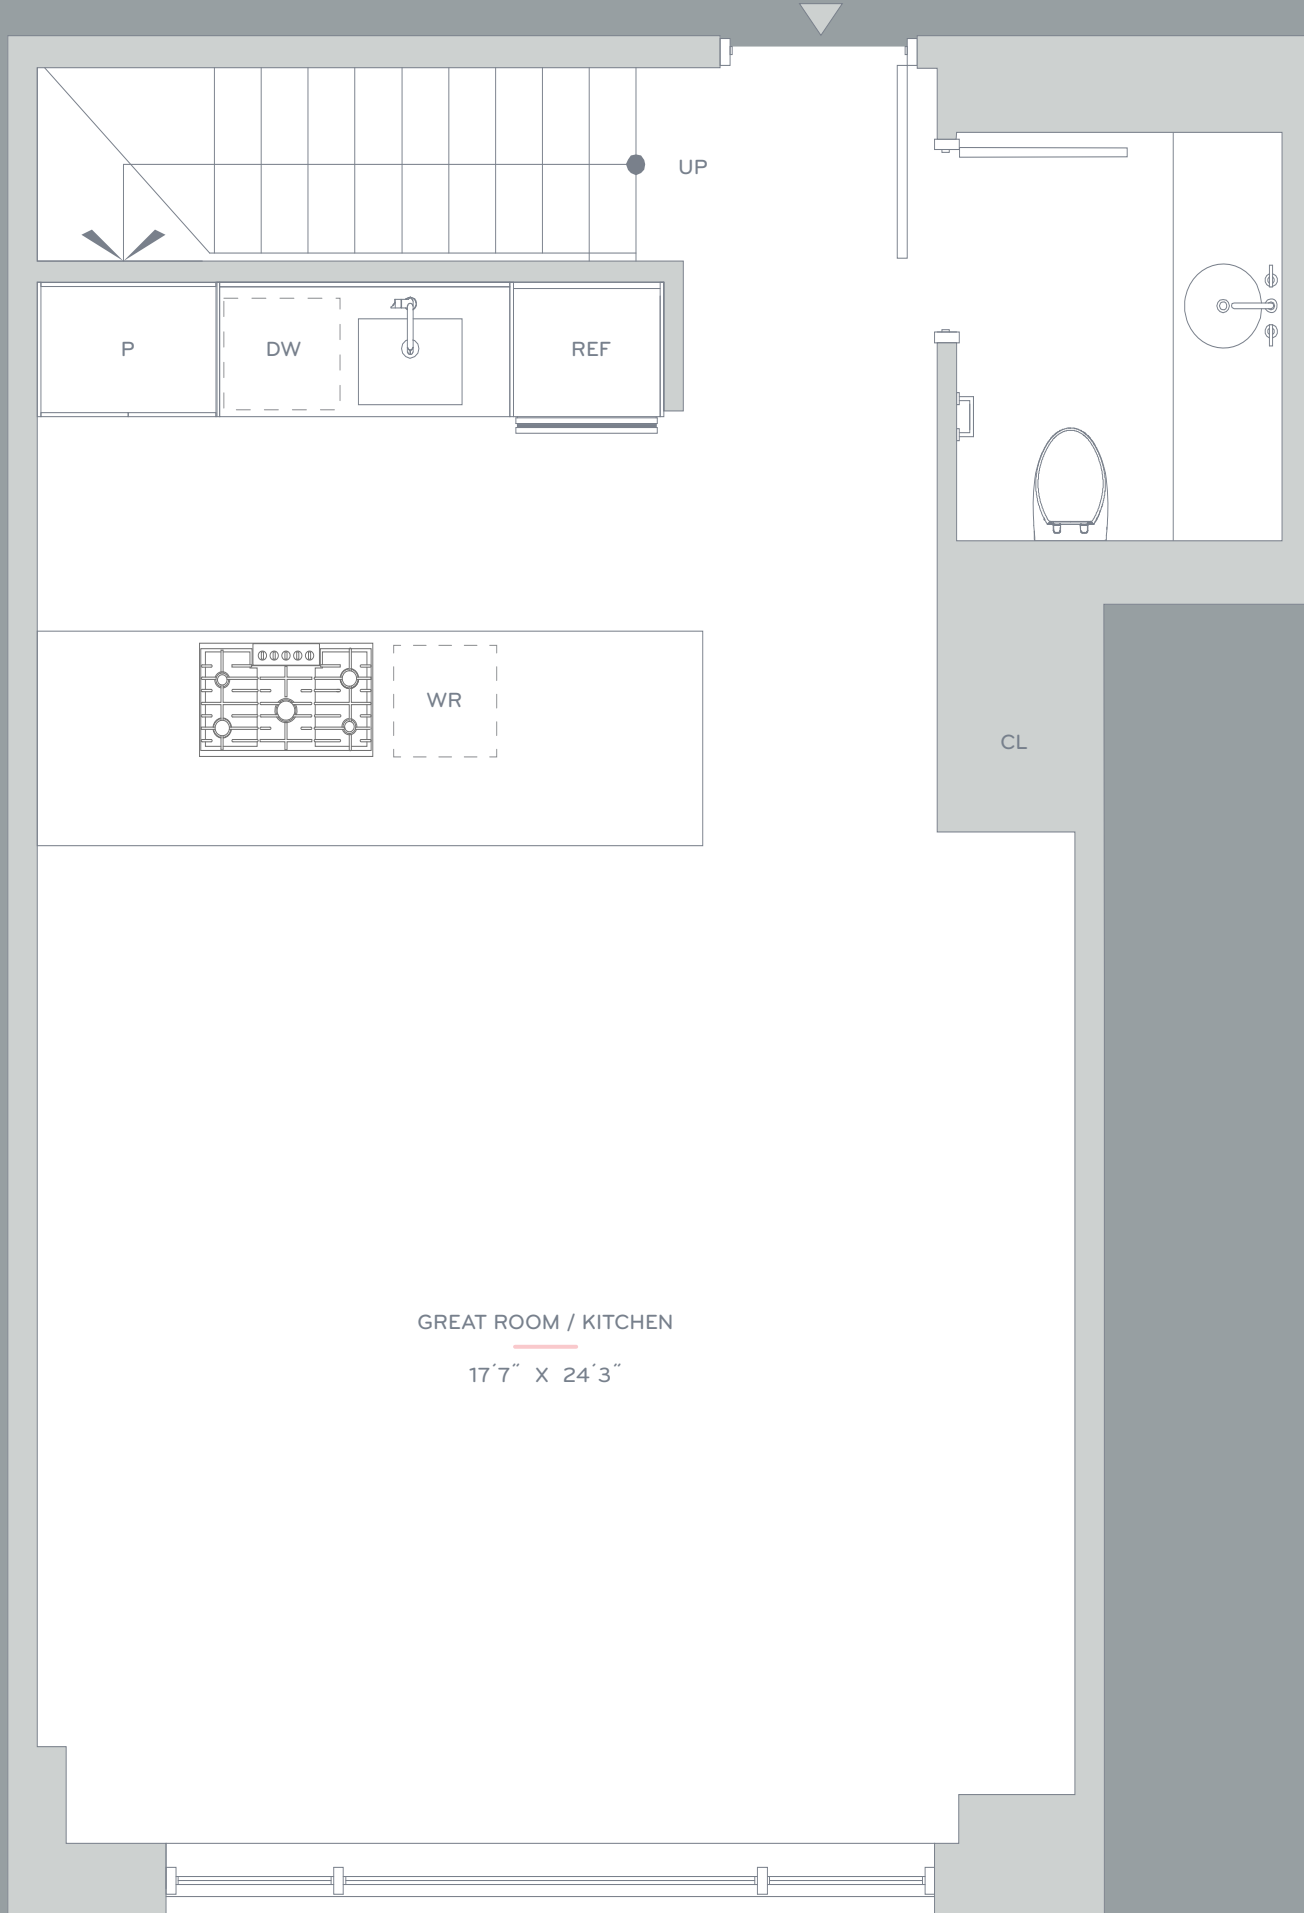

FLOOR

3

RESIDENCE

G

INTERIOR: 1,271 SQ. FT.

LOWER LEVEL
2 BEDROOM
2.5 BATHROOM

GREAT ROOM / KITCHEN
17'7" X 24'3"

FLOOR

3

RESIDENCE

G

INTERIOR: 1,271 SQ. FT.

UPPER LEVEL
2 BEDROOM
2.5 BATHROOM